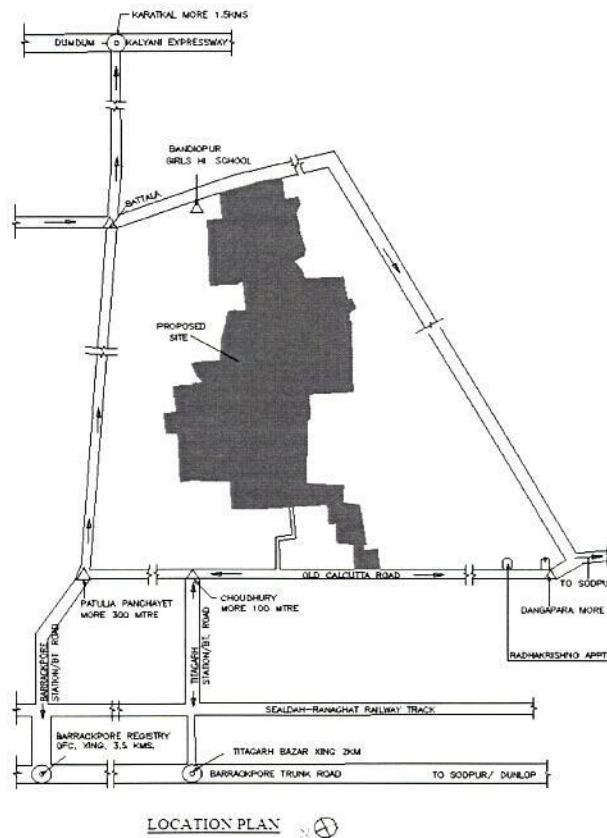

TO WHOM IT MAY CONCERN

Location plan of proposed project “**Siddha Waterfront – Block 3B & 3C (Carnation & Lotus)**” situated at Chowdhury More, Old Calcutta Road, Patulia, Police Station – Rahara (Previously Khardha), Block – Barrackpur II, District – North 24 Parganas, West Bengal, 700119 is shown below:

Latitude: 22°44'4.73"N
Longitude: 88°23'21.63"E

For M/s. Siddha Waterfront LLP

For Siddha Waterfront LLP

Sanjay Kumar Bothra
Authorized Signatory

Sanjay Kumar Bothra
Authorized Signatory